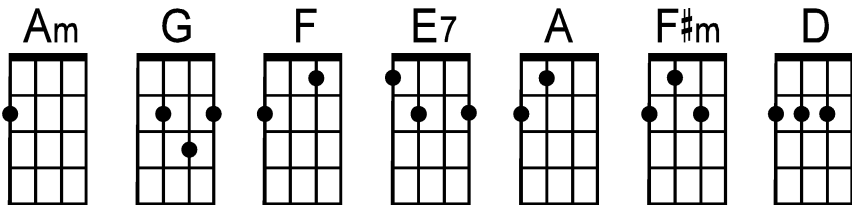

Runaway (Key of A)

by Del Shannon and Max Crook (1961)

(for original key, (Bb) capo 1st fret)

Intro:

Am . . . | . . . | G . . . | . . . |
 A 0—0— | 0—0— | 0—0— | 0—0— |
 E —0—0—3 | —0—0—3 | —0—0—3 | —0—0—3 |
 C —0— | —0— | —0— | —0— |
 G —*2— | —*2— | —*2— | —*2— |
 (*slow downstrum)

-- \ | D . . . | . . . | E7 . . . | . . . |
 And I won-der— where she will stay-y-ay—

. . . | A . . . | D . . . | A . . . | E7 \ \ \ \ \ \ \ \ |
 My lit-tle- runa-way— run, run, run, run runa-way—

Instrumental: Am . . . | . . . | G . . . | . . . |

(with kazoo or whistle)

F . . . | . . . | E7 . . . | . . . |

Am . . . | . . . | G . . . | . . . |

F . . . | . . . | E7 . . . | . . . |

Chorus: **A** . . . | . . . | **F#m** . . . | . . . |
 I'm a-walk-in' in the- rain— Tears are fallin' and I feel the pain—

-- \ | **D** . . . | . . . | **E7** . . . | . . . |
 And I won-der— where she will stay-ay-ay—

. . . | **A** . . . | **D** . . . | **A** . . . |
 My lit-tle- runa-way— run, run, run, run runa-way—

D . . . | **A** . . . | **D** . . . | **A** **A**
 Run, run, run, run runa-way— Run, run, run, run runa-way—